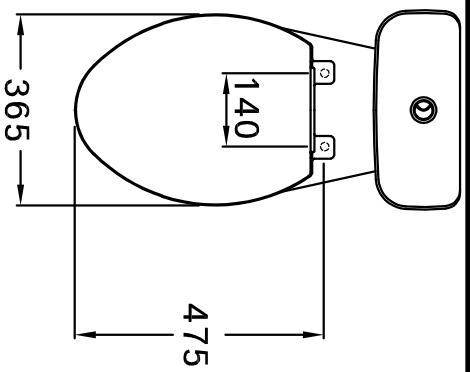

FINISHED WALL

CATALOG DRAWING	
Code	C13440
Model	Ben 2 Pc.
Classification	Wash Down 3/4.5 Lpf.
Issue	14/07/2023

Part List	
Water Closet	C688623
Cistern & Lid	C6164
Seat & Cover	C91251

FINISHED FLOOR